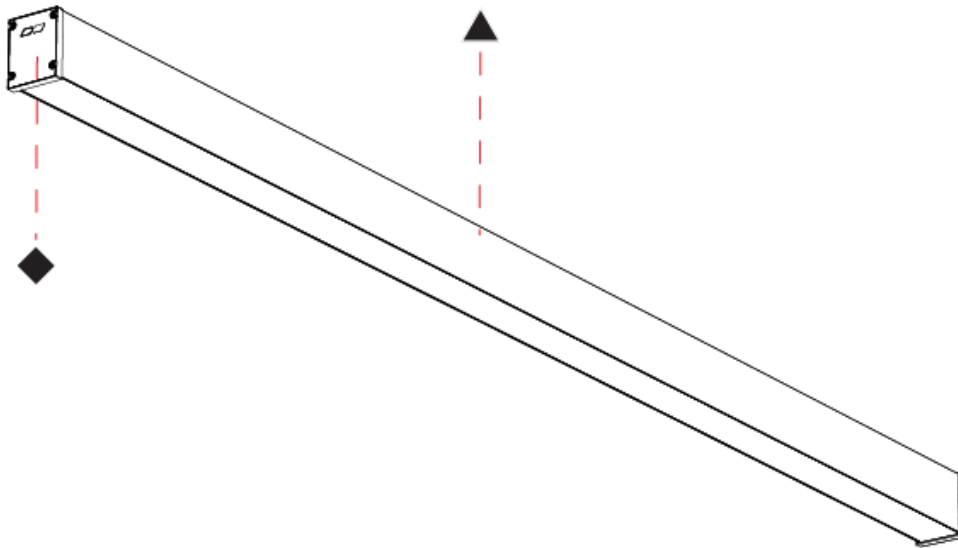

SLIDER STRAIGHT IP54 SURFACE

A3D386-

PROJECT

TYPE

SPECIFIER

QUANTITY

DATE

A