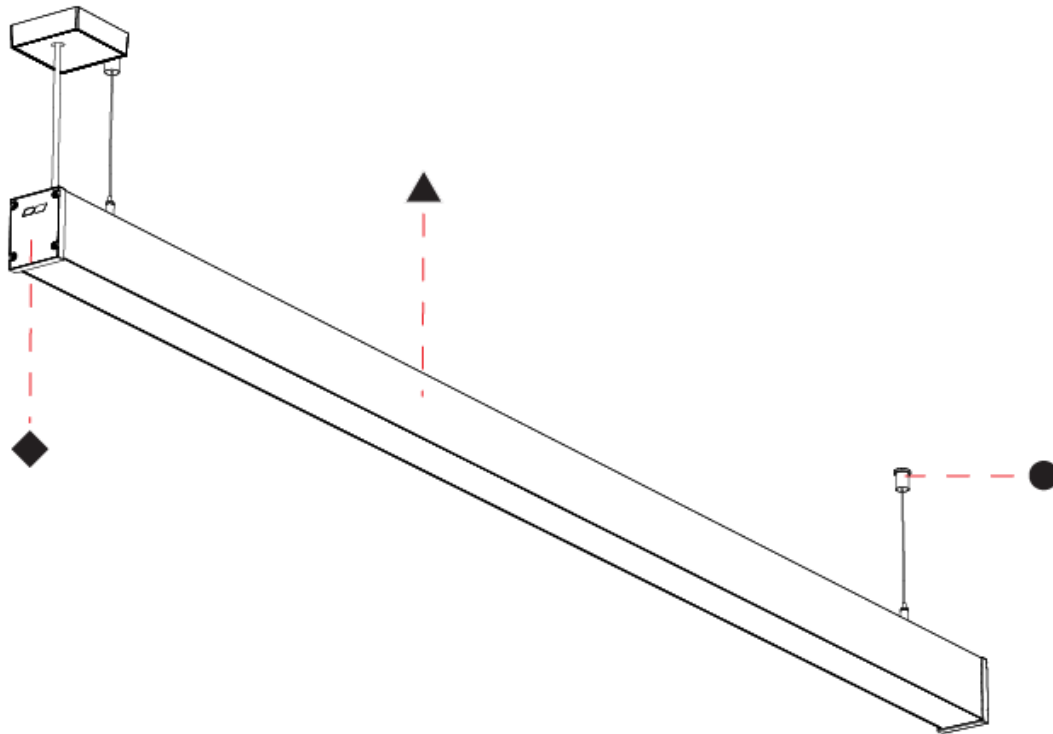

SLIDER STRAIGHT IP54 SUSPENSION

A300936-

PROJECT	_____
TYPE	_____
SPECIFIER	_____
QUANTITY	_____
DATE	_____

A