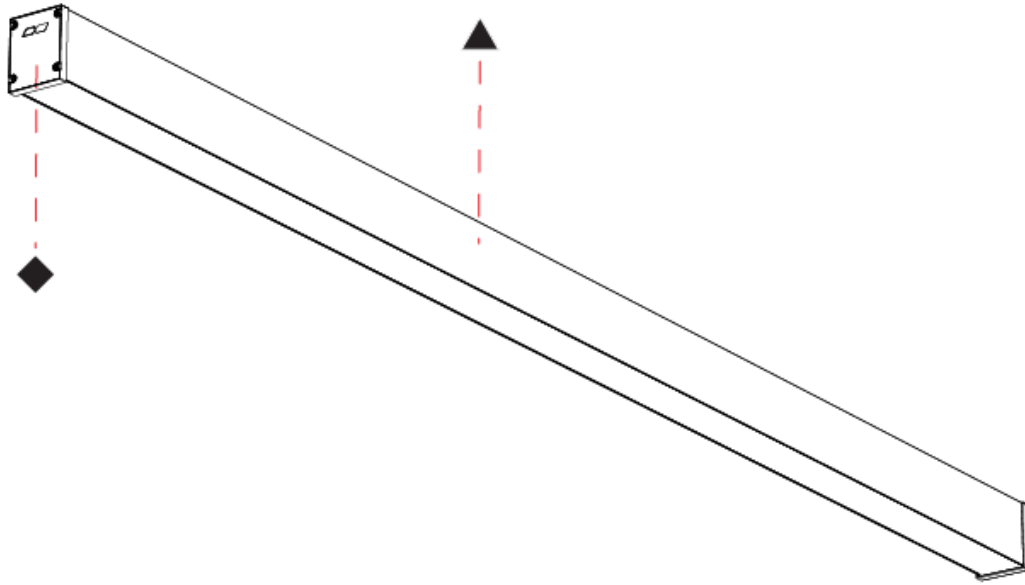

SLIDER STRAIGHT IP54 SURFACE

A3D389-

PROJECT

TYPE

SPECIFIER

QUANTITY

DATE

PROJECT
TYPE
SPECIFIER
QUANTITY
DATE