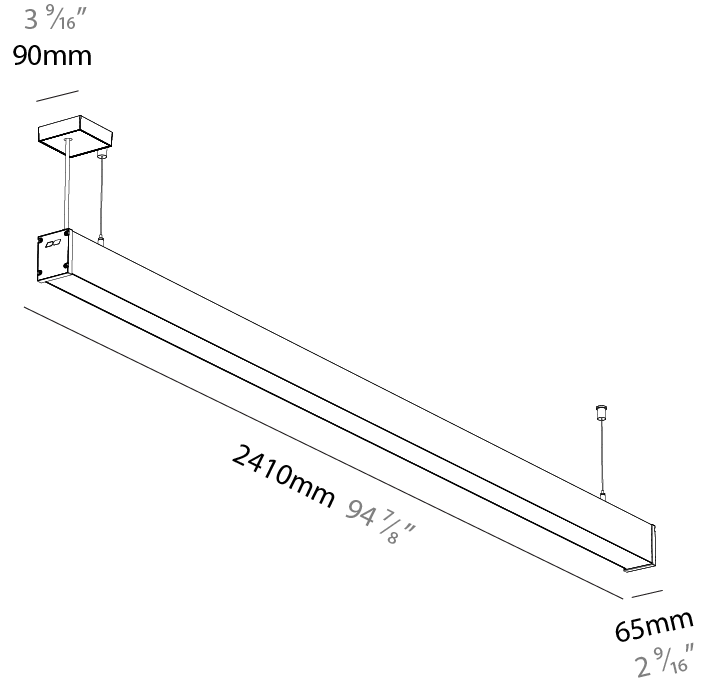

GENERAL

Series: Slider Straight IP54
Partner: Prolicht
Division: Architectural
Installation: Suspension
Product Type: Linear Profiles
Mounting Location: Ceiling
Light Distribution: Direct

PHYSICAL

Shape: Rectangle
Length (mm): 2410
Length (in): 94 7/8
Width (mm): 65
Width (in): 2 9/16
Height (mm): 80
Height (in): 3 1/8
Weight (kg): 4.100

Diffuser: Diffuser - Opal, Micro-prism, Clear Micro-prism, Glare Control, Wallwasher Right, Wallwasher Left, Wallwash Double Asymmetric

Fixture Finish: SSR / BKV / CWI / CRY / HAB / UFT / ITA / RUA / FTG / MYG / LOD / PUS / FRO / FUP / KIA / POP / BLS / SPG / MEY / GOH / CHC / COM / ABZ / JAG / OBR / MOS / ROR

Fixture Material: Aluminum Die Cast
Cable Details: 2,000mm/78 3/4" or 6,000mm/236 1/4" Transparent Cable

ELECTRICAL

Lamp Type: LED (Zhaga Standard)
Input Wattage (W): 52
Total Output Wattage (W): 47.3
Dimming: Non-Dimmable
Driver Included: No
Driver Location: Remote
Driver Type: Constant Current - Universal
Driver Class: Class 2
Input Voltage (V): 120
Constant Current (MA): 300mA
Upon Request: DALI Dimming, MATTER Dimming

LED

Color Temperature (°K): 2700 / 3000 / 3500 / 4000
Max. Delivered Lumen (lm): 5314 - 7387
Nominal Lumen (lm): 8200 - 8560
CRI: >90 CRI
Lamp Life (hrs): 50000

OPTICAL

RATINGS AND CERTIFICATIONS

Certified By: Certified for North American Standards
IP rating: IP54