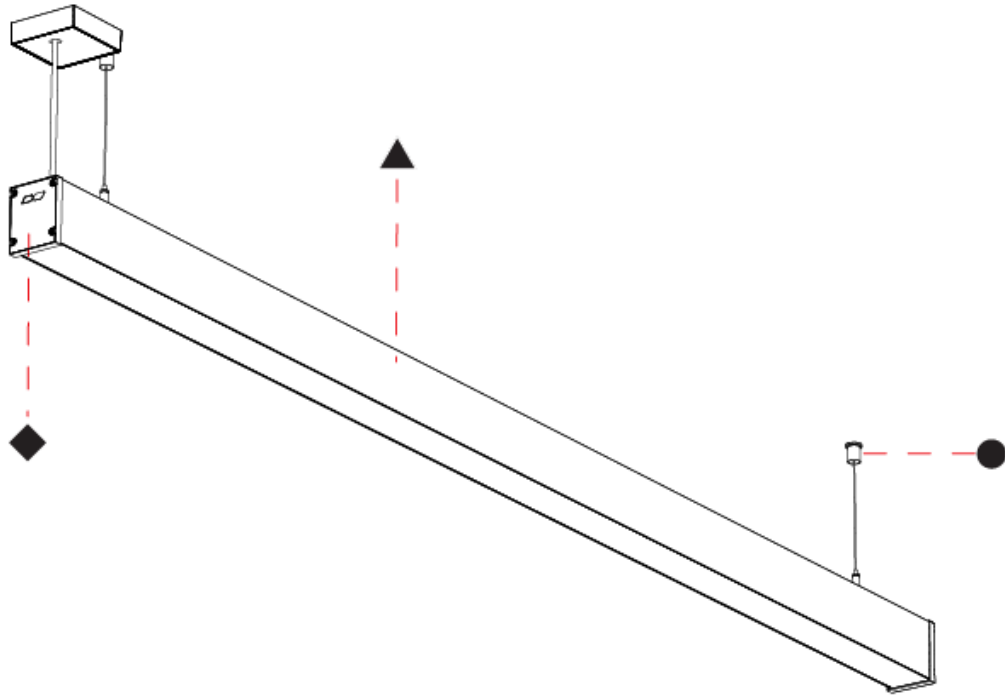

SLIDER STRAIGHT IP54 SUSPENSION

A300932-

PROJECT	_____
TYPE	_____
SPECIFIER	_____
QUANTITY	_____
DATE	_____

A