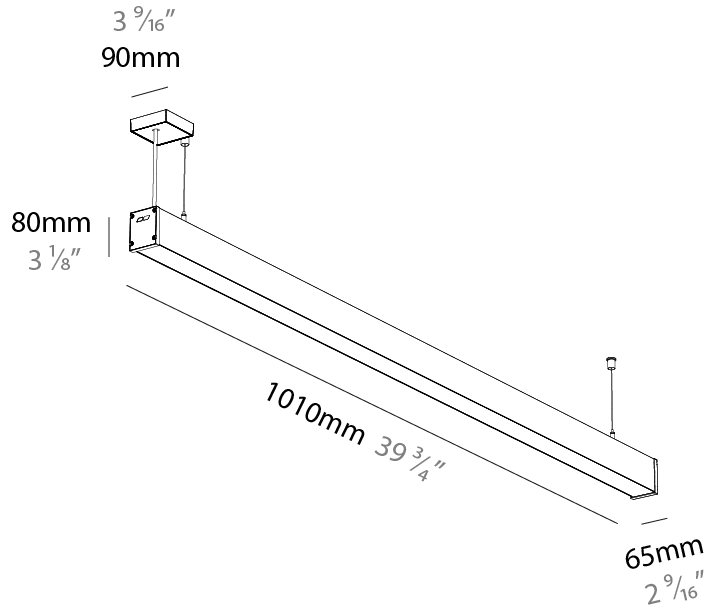

GENERAL

Series: Slider Straight IP54
Partner: Prolicht
Division: Architectural
Installation: Suspension
Product Type: Linear Profiles
Mounting Location: Ceiling
Light Distribution: Direct

PHYSICAL

Shape: Rectangle
Length (mm): 1010
Length (in): 39 3/4
Width (mm): 65
Width (in): 2 9/16
Height (mm): 80
Height (in): 3 1/8
Weight (kg): 2.200

Diffuser: Diffuser - Opal, Micro-prism, Clear Micro-prism , Glare Control, Wallwasher Right, Wallwasher Left, Wallwash Double Asymmetric

Fixture Finish: SSR / BKV / CWI / CRY / HAB / UFT / ITA / RUA / FTG / MYG / LOD / PUS / FRO / FUP / KIA / POP / BLS / SPG / MEY / GOH / CHC / COM / ABZ / JAG / OBR / MOS / ROR

Fixture Material: Aluminum Die Cast
Cable Details: 2,000mm/78 3/4" or 6,000mm/236 1/4" Transparent Cable

ELECTRICAL

Lamp Type: LED (Zhaga Standard)
Input Wattage (W): 22
Total Output Wattage (W): 20
Dimming: Non-Dimmable
Driver Included: No
Driver Location: Remote
Driver Class: Class 2
Input Voltage (V): 120
Upon Request: DALI Dimming, MATTER Dimming

LED

Color Temperature (°K): 2700 / 3000 / 3500 / 4000
Max. Delivered Lumen (lm): 2210 - 3072
Nominal Lumen (lm): 3410 - 3560
CRI: >90 CRI
Lamp Life (hrs): 50000

OPTICAL

RATINGS AND CERTIFICATIONS

Certified By: Certified for North American Standards
IP rating: IP54