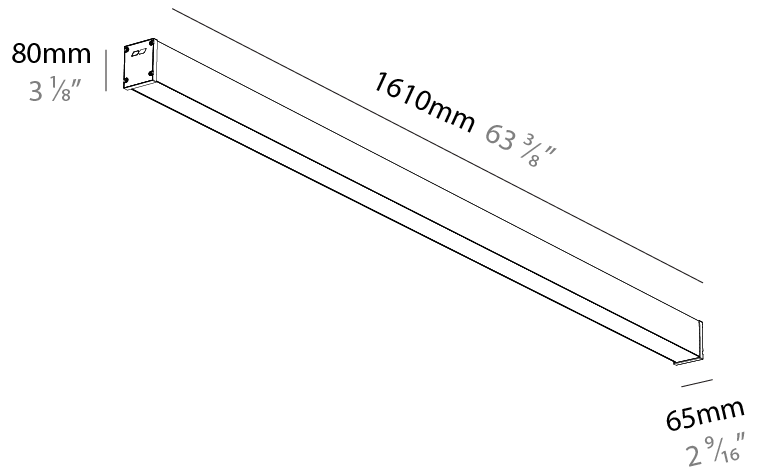

1. To build a product code in our configurator select the specify button on the base model # product page
2. To build a manual product code on this datasheet choose from the options listed below in blue font and add the suffix to the base model #

GENERAL

Series: Slider Straight IP54
Partner: Prolicht
Division: Architectural
Installation: Surface
Product Type: Linear Profiles
Mounting Location: Ceiling
Light Distribution: Direct

PHYSICAL

Shape: Rectangle
Length (mm): 1610
Length (in): 63 3/8
Width (mm): 65
Width (in): 2 9/16
Height (mm): 80
Height (in): 3 1/8
Weight (kg): 2.420

Diffuser: [Diffuser - Opal](#), [Micro-prism](#), [Clear Micro-prism](#), [Glare Control](#), [Wallwasher Right](#), [Wallwasher Left](#), [Wallwash Double Asymmetric](#)

Fixture Finish: [SSR / BKV / CWI / CRY / HAB / UFT / ITA / RUA / FTG / MYG / LOD / PUS / FRO / FUP / KIA / POP / BLS / SPG / MEY / GOH / CHC / COM / ABZ / JAG / OBR / MOS / ROR](#)

Fixture Material: Aluminum Die Cast

ELECTRICAL

Lamp Type: LED (Zhaga Standard)
Input Wattage (W): 34
Total Output Wattage (W): 30.9
Dimming: Non-Dimmable
Driver Included: No
Driver Location: Remote
Driver Class: Class 2
Input Voltage (V): 120
Upon Request: DALI Dimming, MATTER Dimming

LED

Color Temperature (°K): 2700 / 3000 / 3500 / 4000
Max. Delivered Lumen (lm): 3538 - 4919
Nominal Lumen (lm): 5460 - 5700
CRI: >90 CRI
Lamp Life (hrs): 50000

OPTICAL

RATINGS AND CERTIFICATIONS

Certified By: Certified for North American Standards
IP rating: IP54